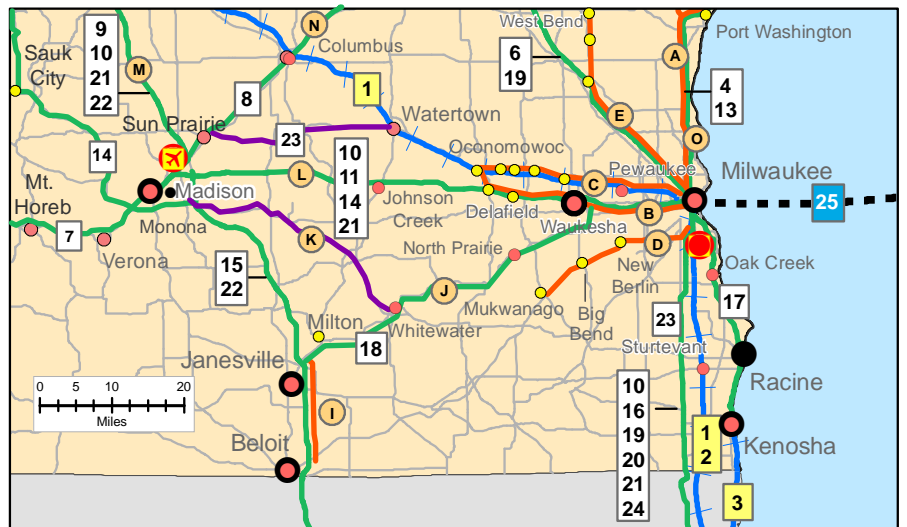

Intercity Travel Routes

Legend

Intercity Routes

- Daily Intercity Bus
- Commuter Bus
- Friday / Sunday Intercity Bus
- Ferry
- Train
- Route #

Scheduled Services

- Local Urban Transit
- Commuter Stop
- Intercity Stop
- Intercity Stop / Local Transit
- ✈ Airport

Note

Route # on map corresponds to table on next page.