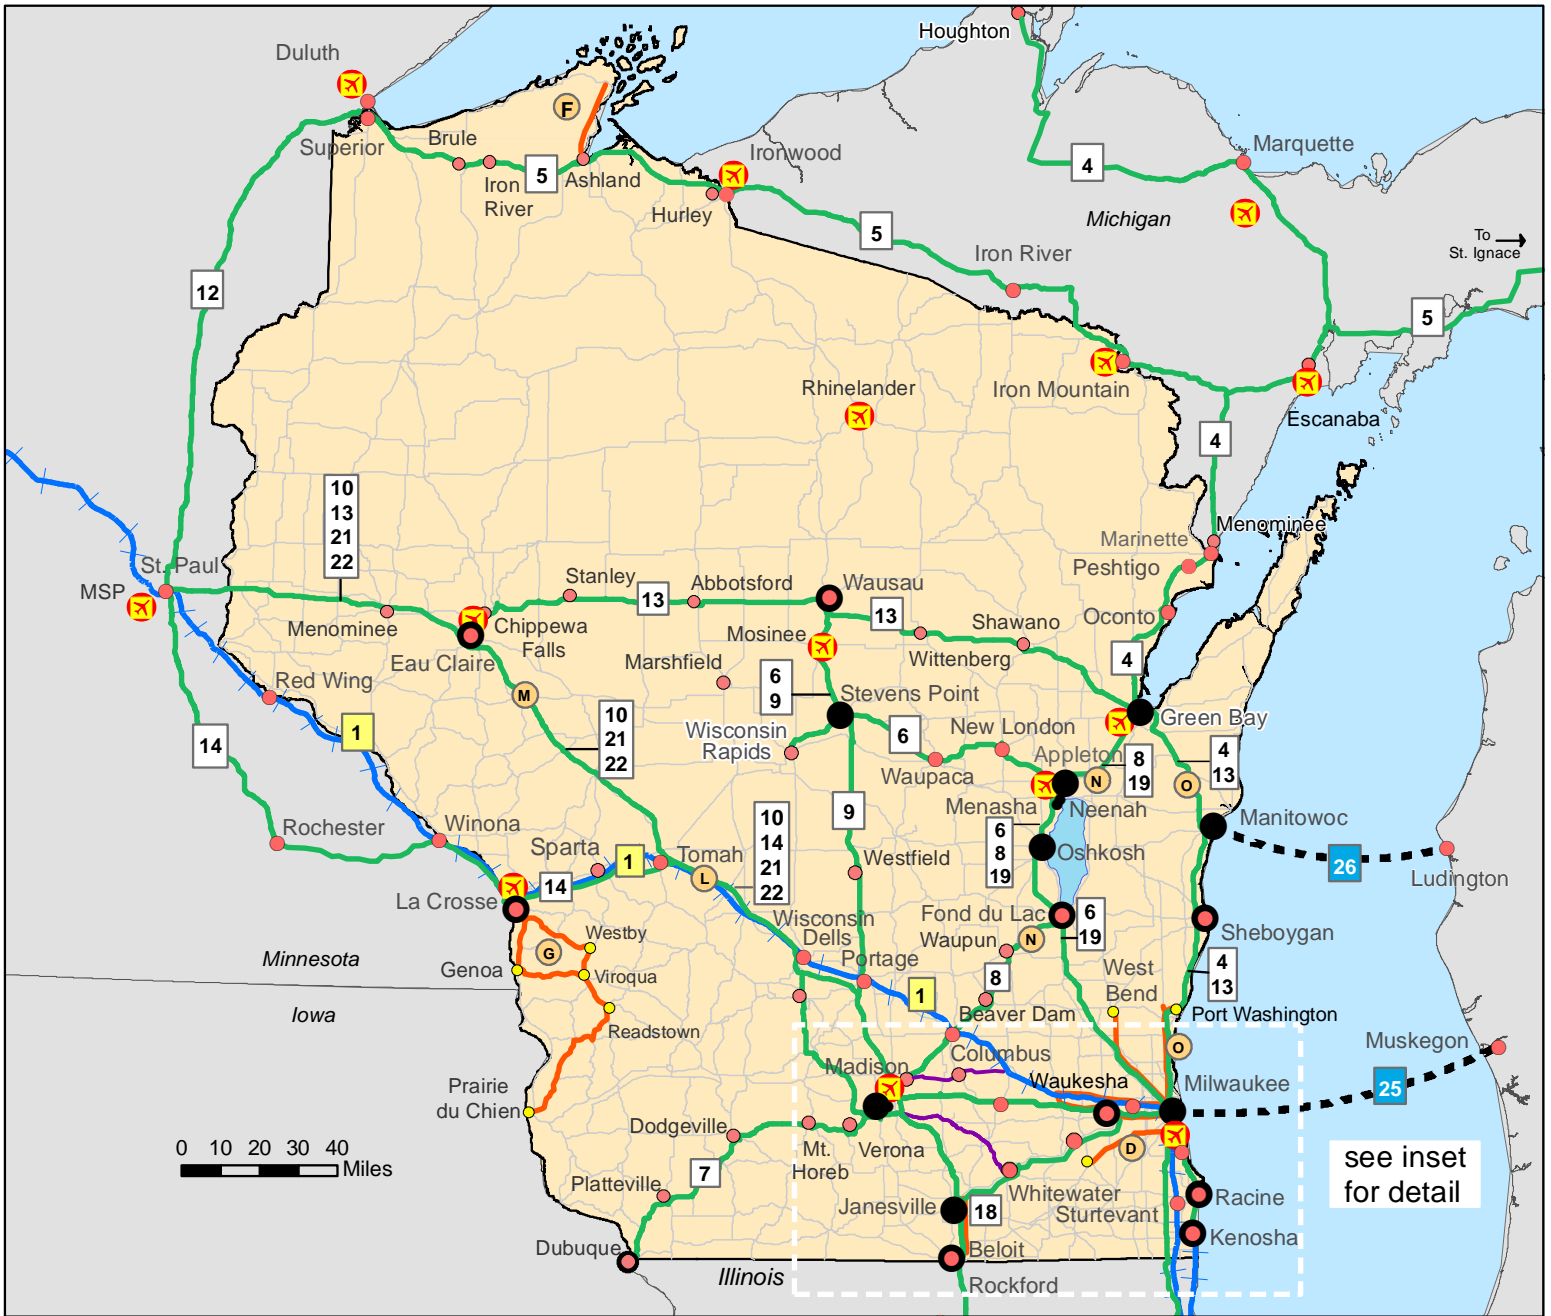

Intercity Travel Routes

Legend

Intercity Routes

- Daily Intercity Bus
- Commuter Bus
- Friday / Sunday Intercity Bus
- Ferry
- Train
- Route #

Scheduled Services

- Local Urban Transit
- Commuter Stop
- Intercity Stop
- Intercity Stop / Local Transit
- ✈ Airport

Note

Route # on map corresponds to table on next page.