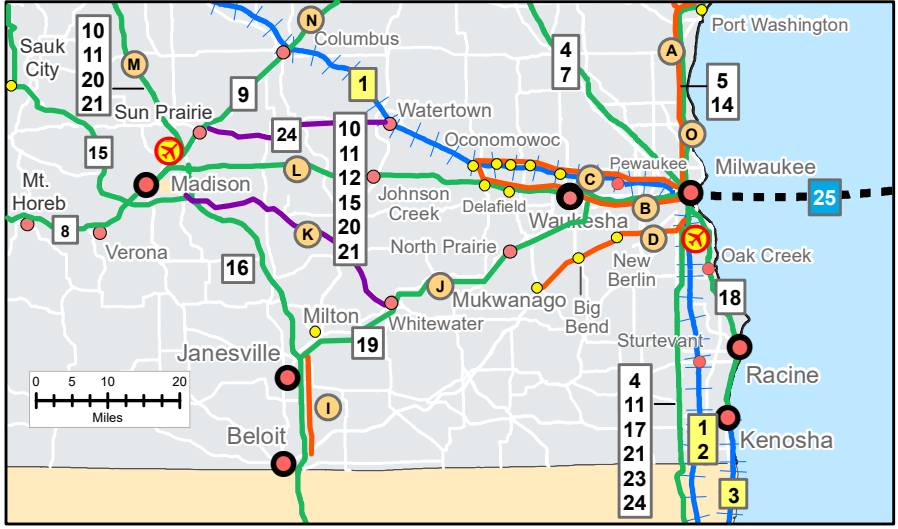

Wisconsin Intercity Travel Routes

See inset for detail

Legend

Intercity Routes		Scheduled Services	
	Daily Intercity Bus		Local Urban Transit
	Commuter Bus		Commuter Stop
	Friday / Sunday Intercity Bus		Intercity Stop
	Ferry		Intercity Stop / Local Transit
	Train		Airport
	Route #		

Note

Route # on map corresponds to table on next page.