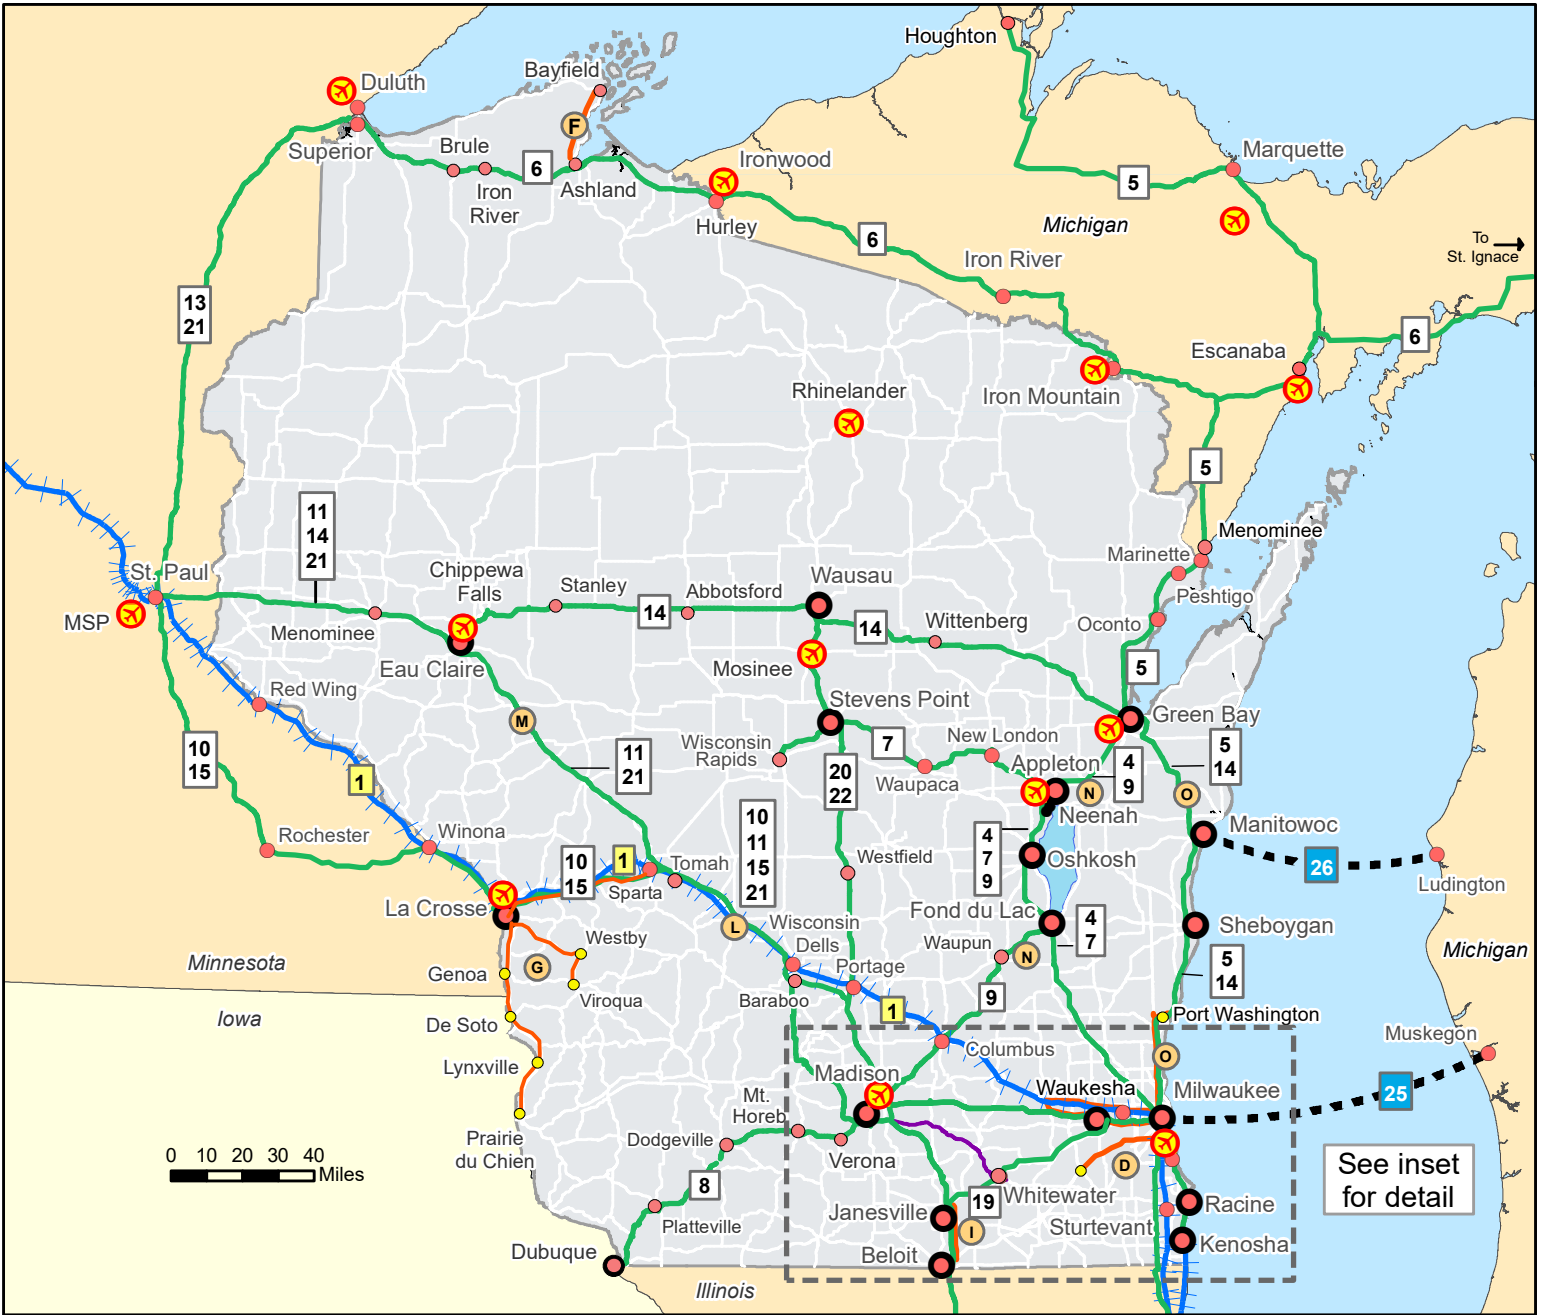

Wisconsin Intercity Travel Routes

See inset for detail

Legend

Intercity Routes		Scheduled Services	
	Daily Intercity Bus		Local Urban Transit
	Commuter Bus		Commuter Stop
	Friday / Sunday Intercity Bus		Intercity Stop
	Ferry		Intercity Stop / Local Transit
	Train		Airport
	Route #		

Note

Route # on map corresponds to table on next page.